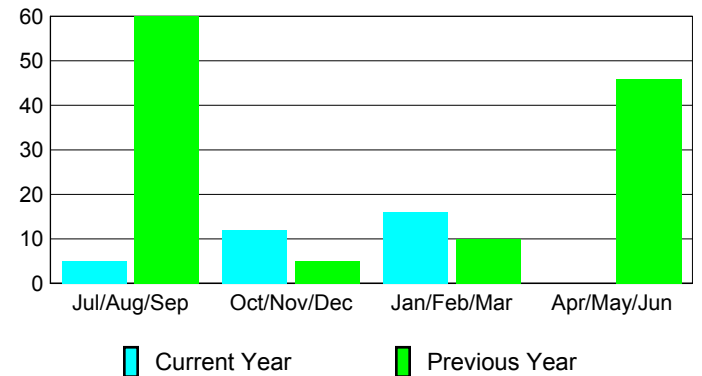

Membership Results 2008-2009

Membership 2007-2008

Month	Net Memb Goal	Actual New Memb	Actual Dropped Memb	Gain/Loss of Memb	Gain/Loss of Memb
Jul/Aug/Sep	5	41	-36	5	60
Oct/Nov/Dec	10	40	-28	12	5
Jan/Feb/Mar	10	69	-53	16	10
Apr/May/Jun	15	53	-53	0	46
Totals	40	203	-170	33	121

Membership Results 2008-2009

Goal, New, Dropped, Gain/Loss

Comparison of Membership Gain/Loss

Current Year Compared to the Previous Year

Gender Comparison 2008-2009

Jul/Aug/Sep

Oct/Nov/Dec

Jan/Feb/Mar

Apr/May/Jun

Male

Female