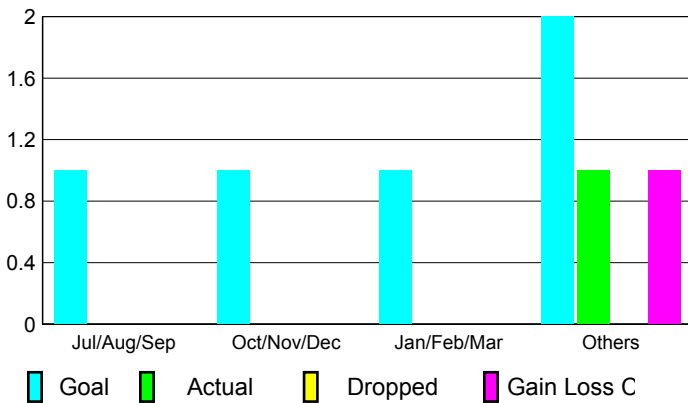

2008-2009 GMT Quarterly Report for District (or Undistricted) **District 111MN**

GMT: **Gerd Anselmann**

Location: **GERMANY**

GMT CA: **4**

CLUBS

Club Results 2008-2009

Clubs 2007-2008

Month	New Club Goal	Actual New Clubs	Actual Dropped Clubs	Gain/Loss of Clubs	Gain/Loss of Clubs
Jul/Aug/Sep	1	0	0	0	0
Oct/Nov/Dec	1	0	0	0	0
Jan/Feb/Mar	1	0	0	0	1
Apr/May/Jun	2	1	0	1	1
Totals	5	1	0	1	2

Club Results 2008-2009

Goal, New, Dropped, Gain/Loss

Comparison of Club Gain/Loss

Current Year Compared to the Previous Year

YTD Status Quo Clubs 2008-2009

Status Quo Clubs Compared to Status Quo Members

MEMBERSHIP

Membership Results 2008-2009

Membership 2007-2008

Month	Net Memb Goal	Actual New Memb	Actual Dropped Memb	Gain/Loss of Memb	Gain/Loss of Memb
Jul/Aug/Sep	5	41	-36	5	60
Oct/Nov/Dec	10	40	-28	12	5
Jan/Feb/Mar	10	69	-53	16	10
Apr/May/Jun	15	53	-53	0	46
Totals	40	203	-170	33	121