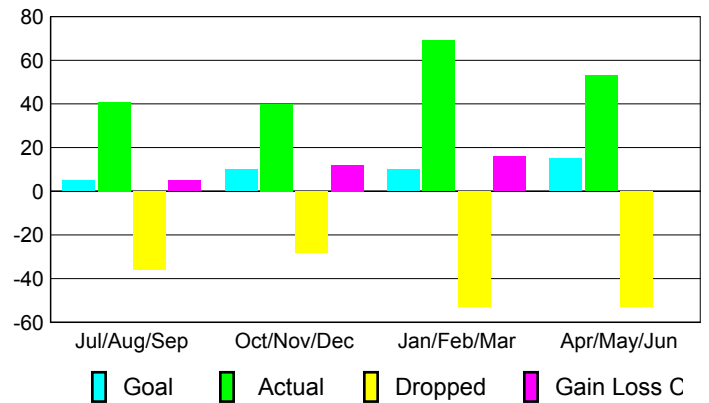

Membership Results 2008-2009

Goal, New, Dropped, Gain/Loss

Comparison of Membership Gain/Loss

Current Year Compared to the Previous Year